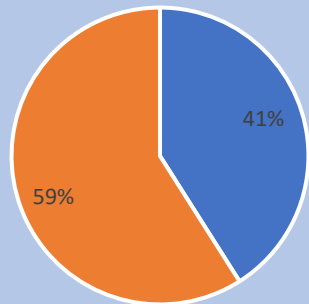

# Wallace State Community College Demographics Dashboard

Term: Fall 2023

Total Enrollment: 6,023

### Enrollment Status

■ Full-time ■ Part-time