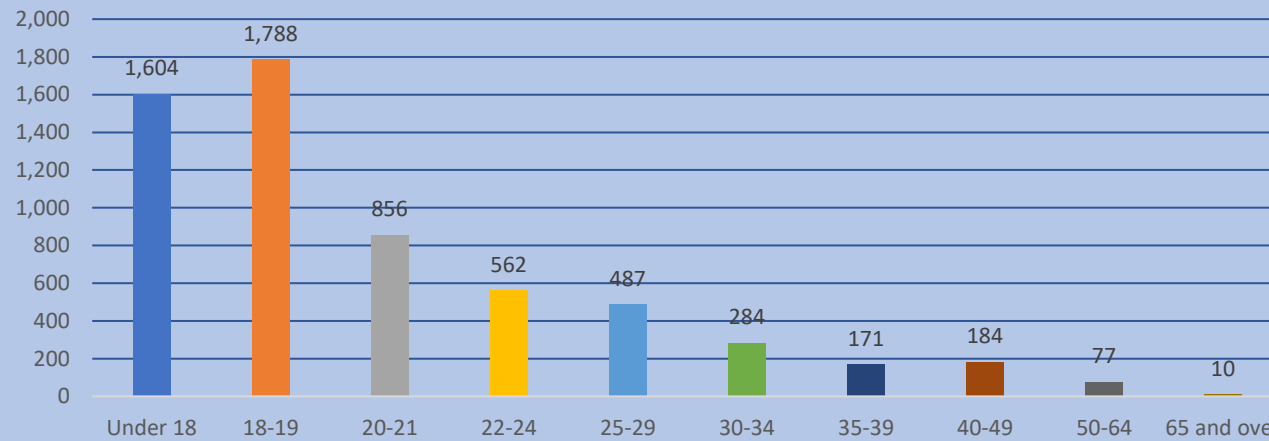

# Wallace State Community College Demographics Dashboard

Term: Fall 2023

Total Enrollment: 6,023

### Enrollment Status

■ Full-time ■ Part-time

### Enrollment by Age