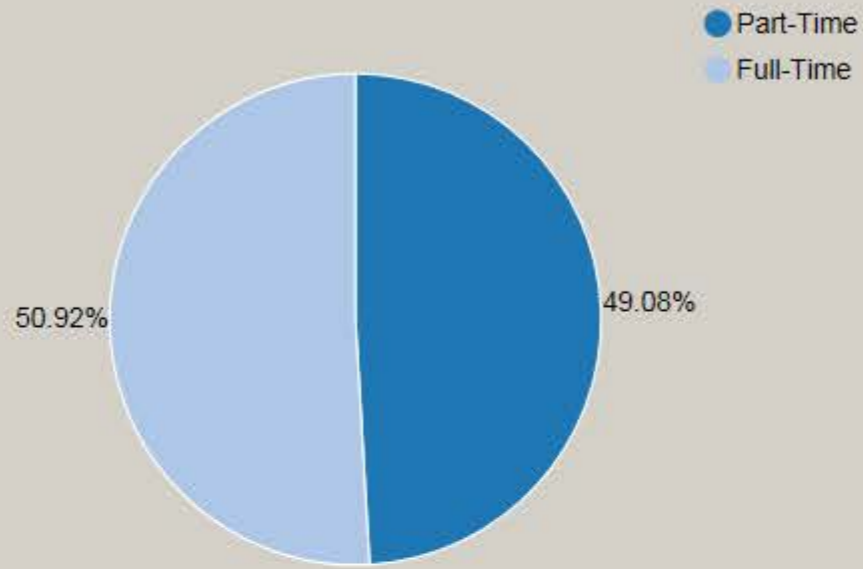

# Wallace State Community College Demographics Dashboard

Select Term: **Fall 2018**

Total Enrollment: **5057**

As of: **02/26/2019**

### Enrollment by Status