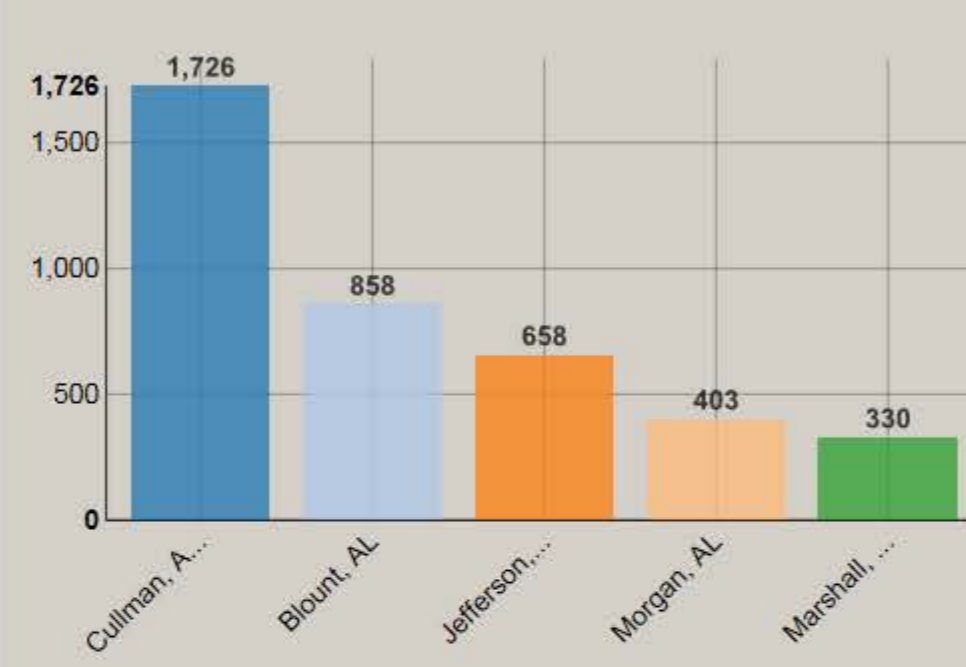

Enrollment by Top 5 Counties