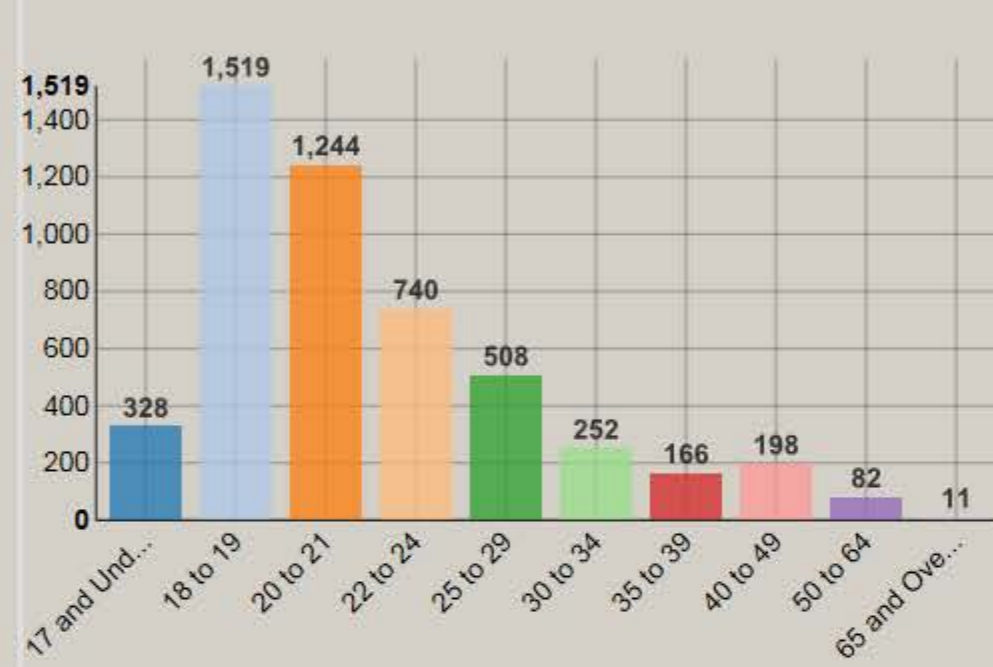

# Wallace State Community College Demographics Dashboard

Select Term: **Fall 2018**

Total Enrollment: **5057**

As of: **02/26/2019**

### Enrollment by Status

### Enrollment by Age