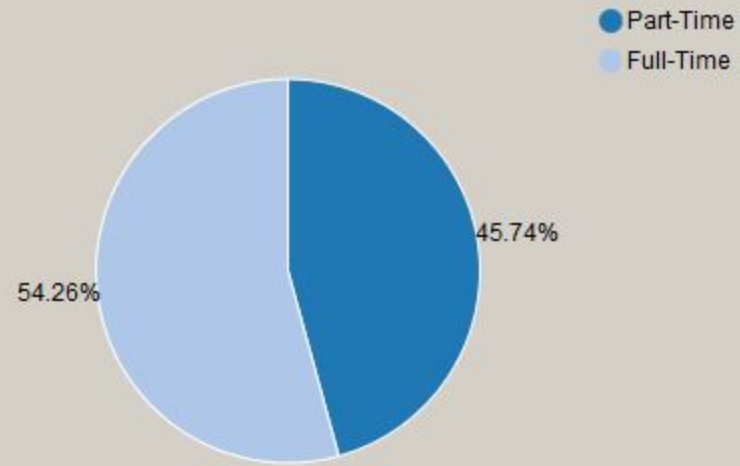

Wallace State Community College Demographics Dashboard

Select Term:

Total Enrollment:

As of:

Enrollment by Status

Enrollment by Age

Enrollment by Top 5 Counties

Enrollment by Gender

Enrollment by Ethnicity/Race

Enrollment by College