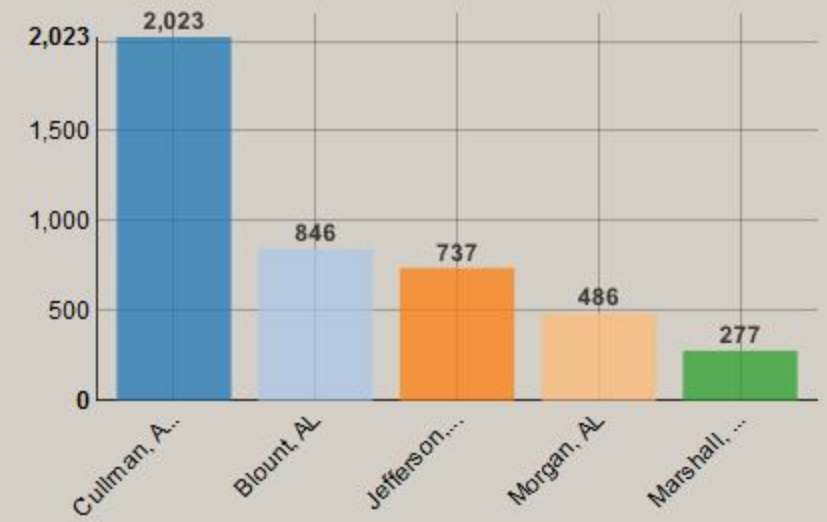

Wallace State Community College Demographics Dashboard

Select Term:

Total Enrollment:

As of:

Enrollment by Status

Enrollment by Age

Enrollment by Top 5 Counties

Enrollment by Gender

Enrollment by Ethnicity/Race

Enrollment by College