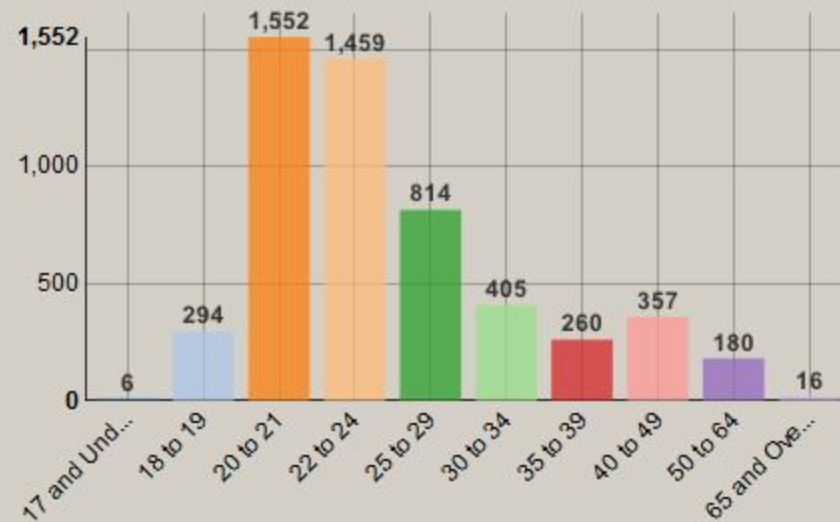

Wallace State Community College Demographics Dashboard

Select Term:

Total Enrollment:

As of:

Enrollment by Status

Enrollment by Age

Enrollment by Top 5 Counties

Enrollment by Gender

Enrollment by Ethnicity/Race

Enrollment by College