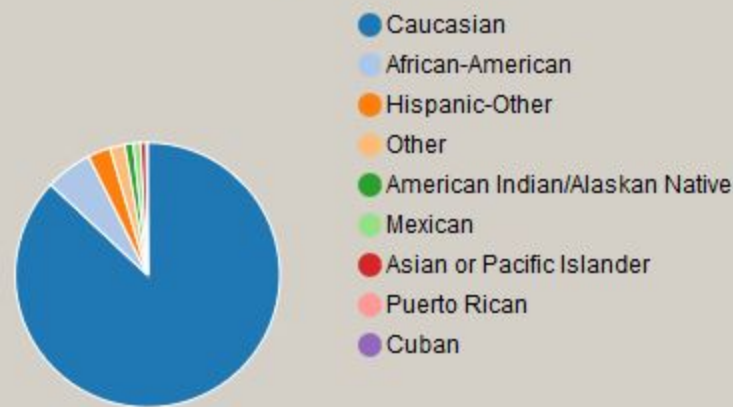

Wallace State Community College Demographics Dashboard

Select Term:

Total Enrollment:

As of:

Enrollment by Status

Enrollment by Age

Enrollment by Top 5 Counties

Enrollment by Gender

Enrollment by Ethnicity/Race

Enrollment by College