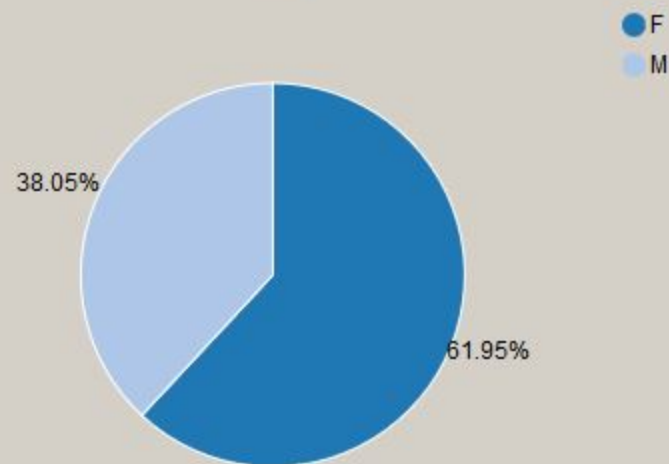

Wallace State Community College Demographics Dashboard

Select Term:

Total Enrollment:

As of:

Enrollment by Status

Enrollment by Age

Enrollment by Top 5 Counties

Enrollment by Gender

Enrollment by Ethnicity/Race

Enrollment by College